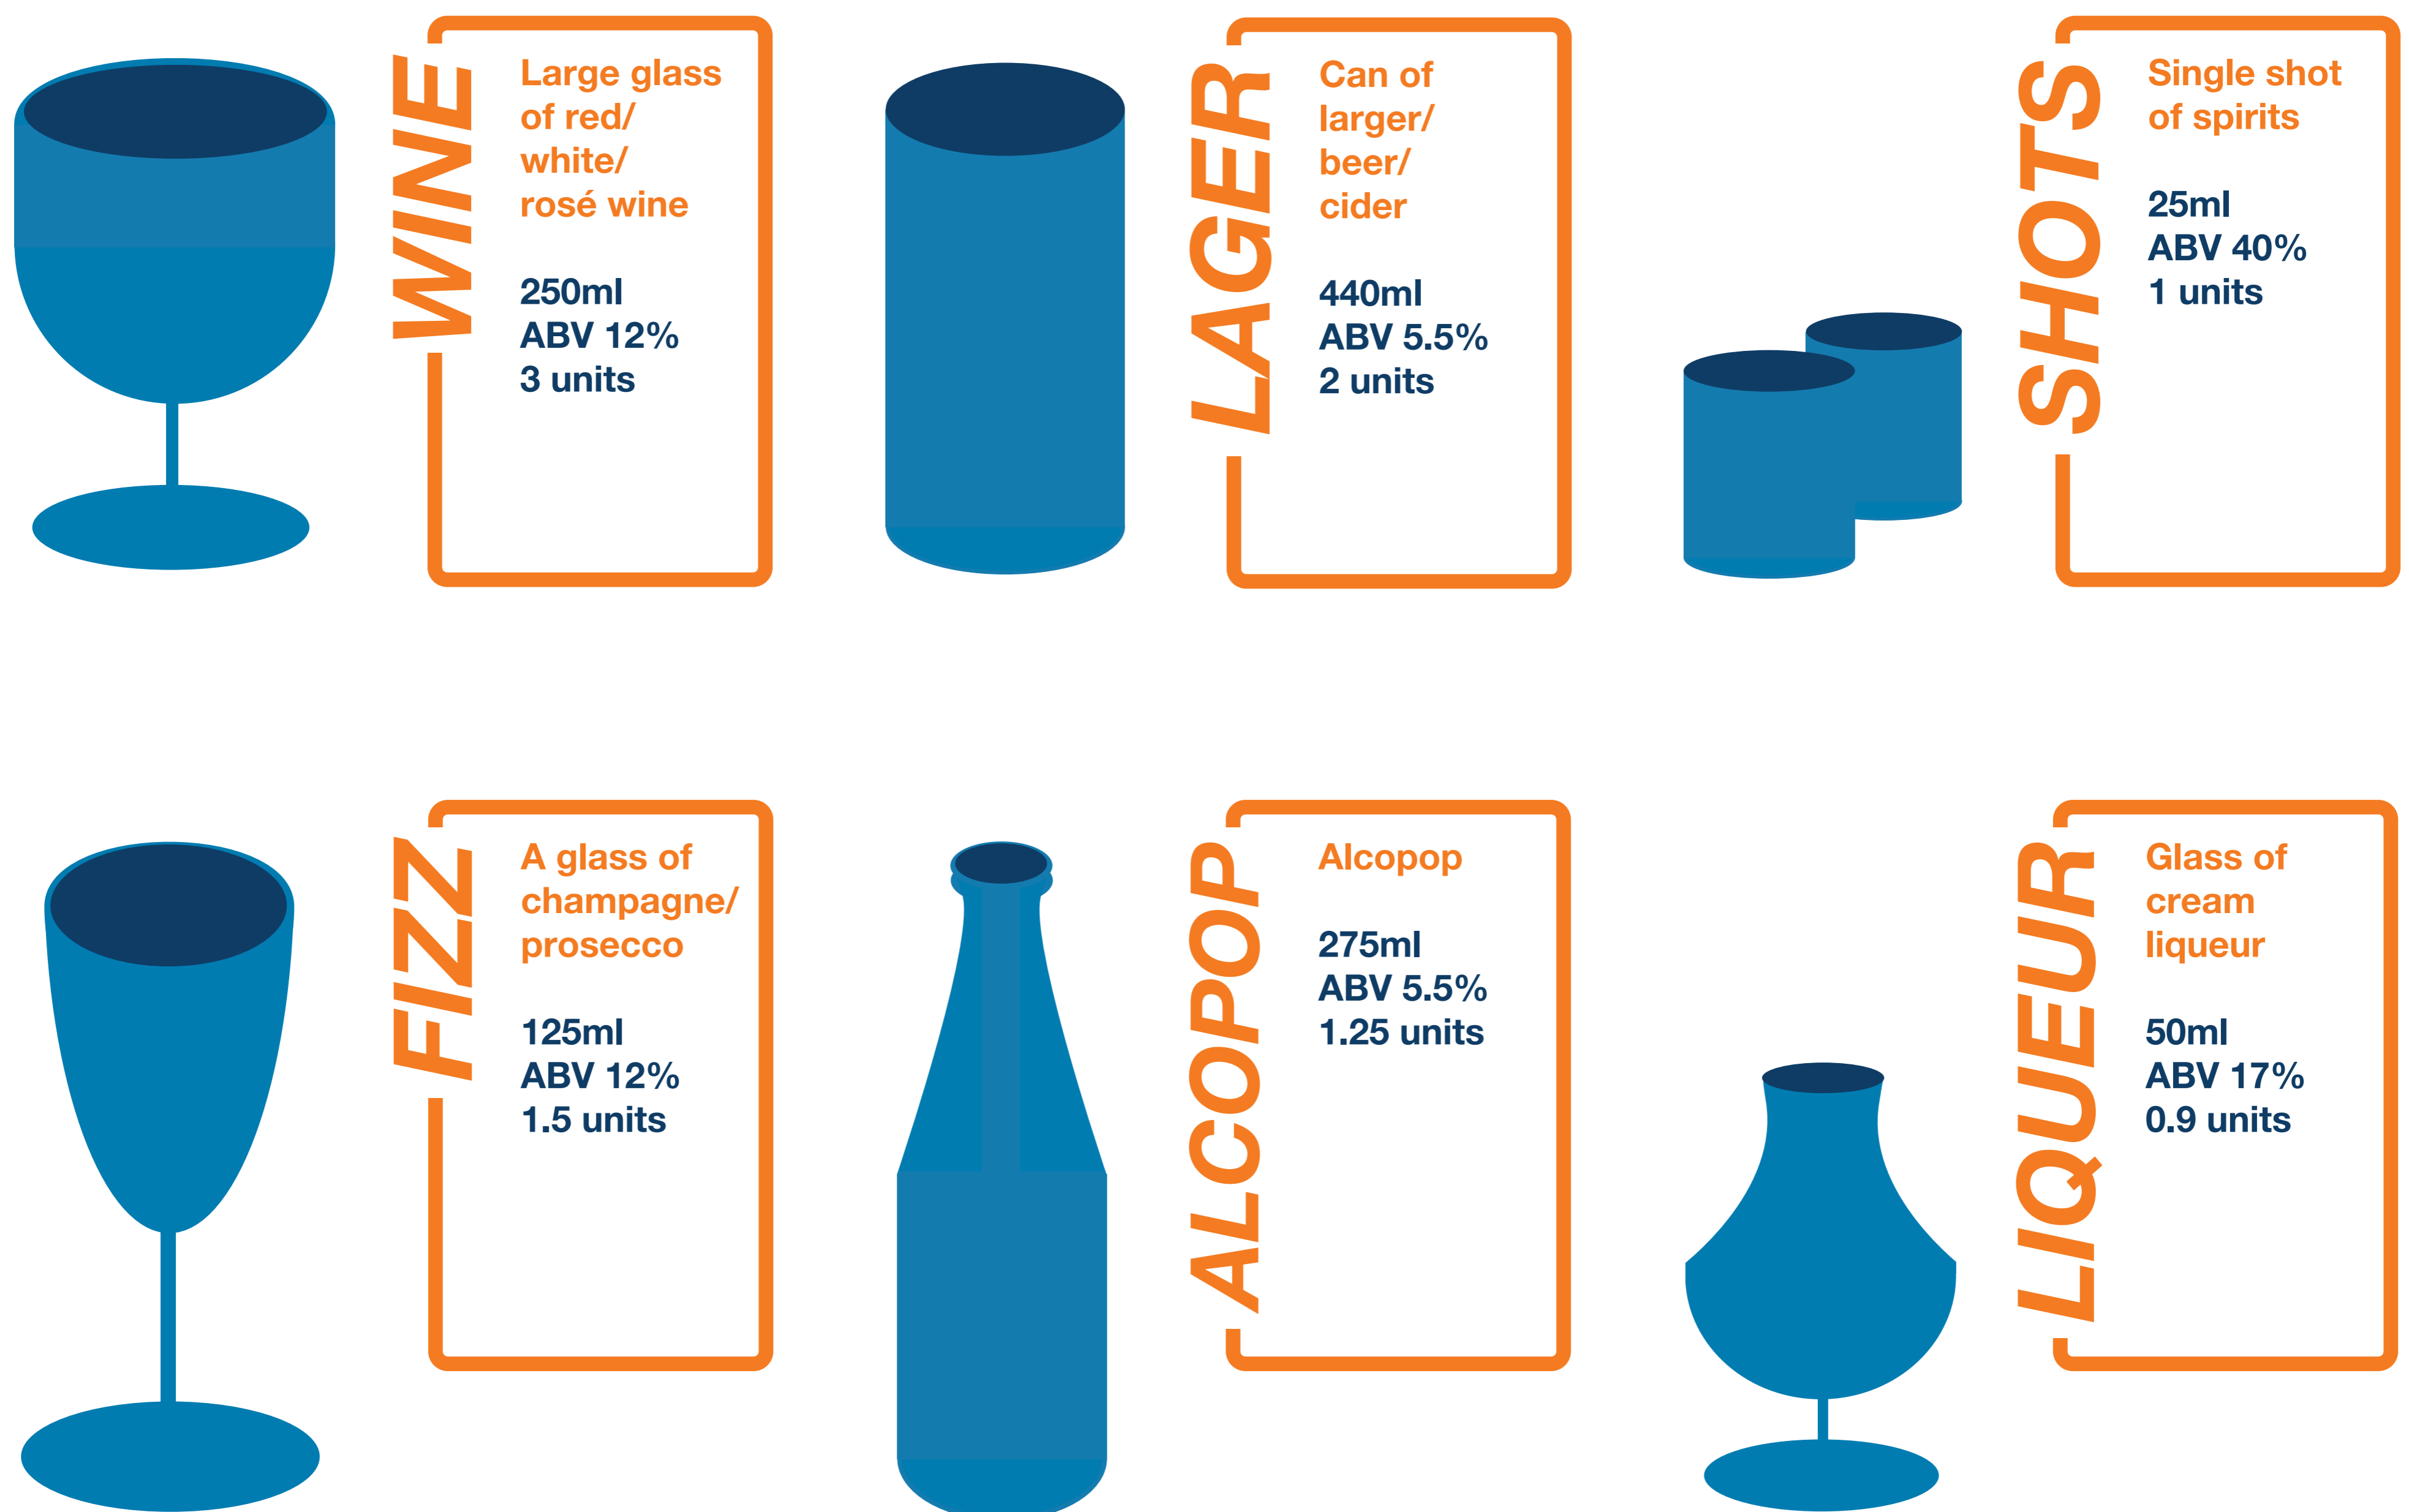

For more information, contact your manager

ALCOHOL

KNOW YOUR LIMITS

Did you know it takes approximately 1 hour for your body to break down 1 unit of alcohol?

*Average percentages & unit measurements. Figures will vary based on consumption & brand.