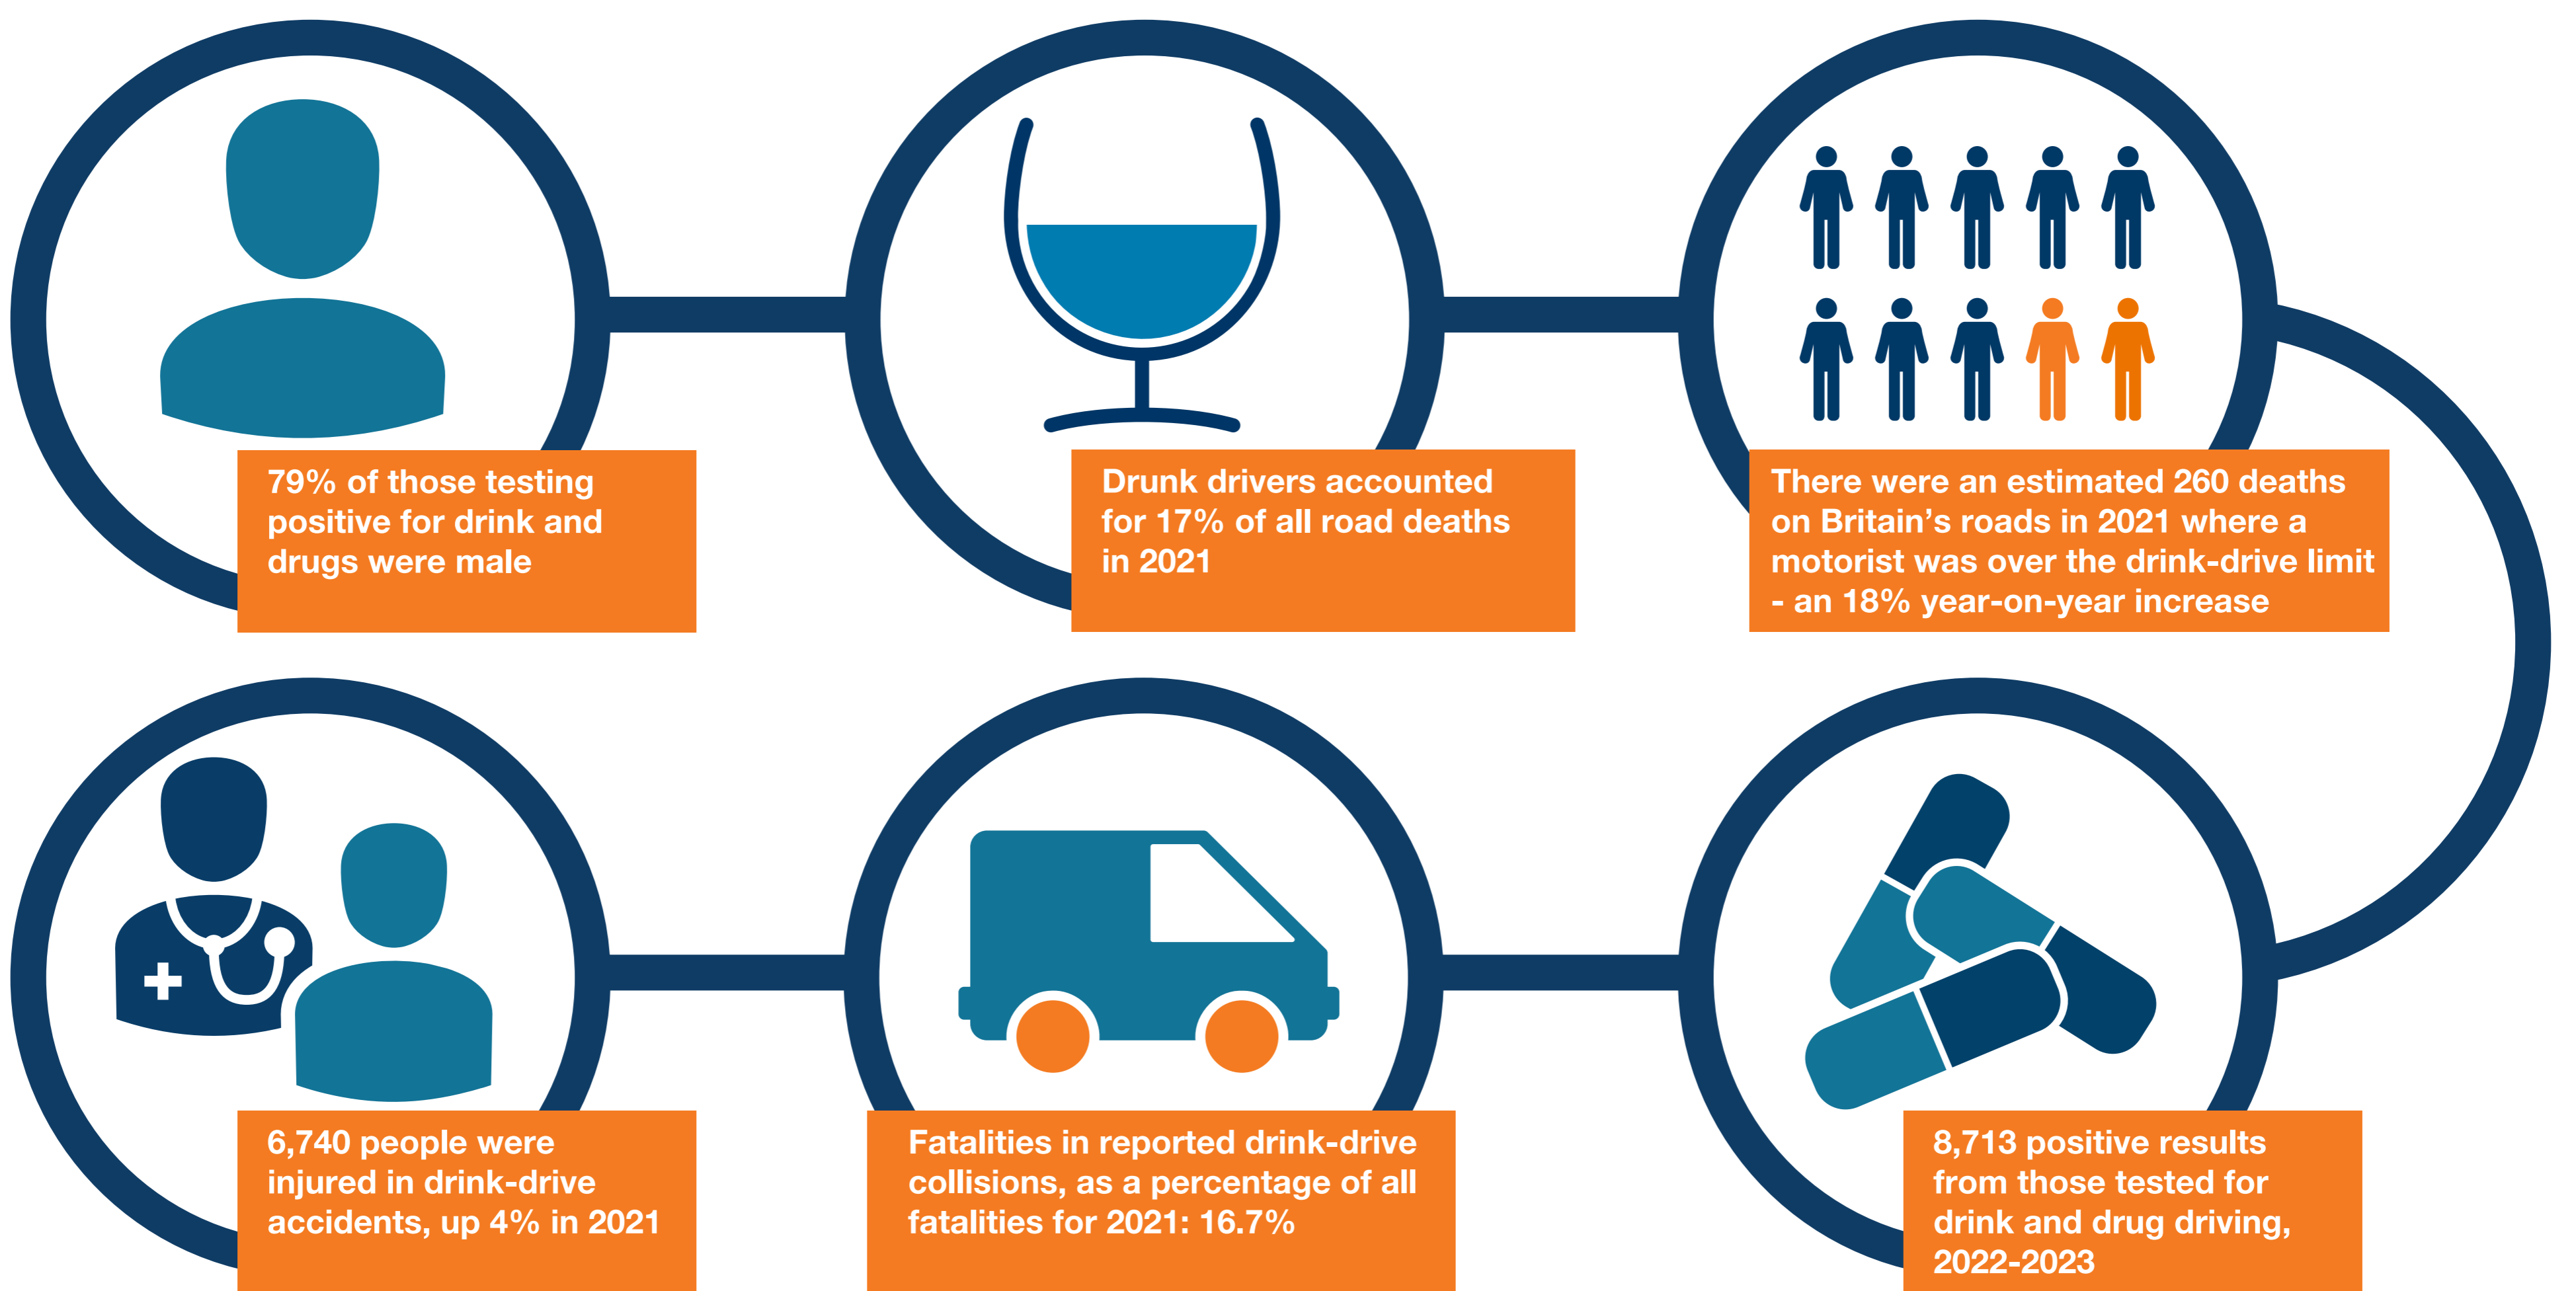

DRUG DRIVING

53.6% of motorists tested for drugs tested positive between 2022-2023

Driving under the influence of drugs can affect:

Vision

Reaction time

Concentration

Judgement

For more information, contact your manager

**Drug driving is on the rise -
protect yourself and others**

DRUGS & ALCOHOL

THE FACTS

For more information, contact your manager

Don't become a statistic

DRINK AND DRUGS

DON'T WORK

This is a drug & alcohol free workplace.

For more information, contact your manager

ALCOHOL

KNOW YOUR LIMITS

Did you know it takes approximately 1 hour for your body to break down 1 unit of alcohol?

*Average percentages & unit measurements. Figures will vary based on consumption & brand.